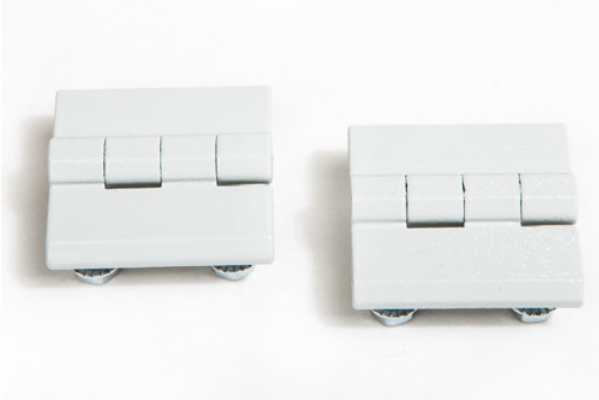

126.160.011
Hinges

Accessories

Accessories

ROLEC's portfolio also includes matching front plates, mounting plate, supporting rails and terminal blocks as well as a range of cable glands, blanking plugs etc.