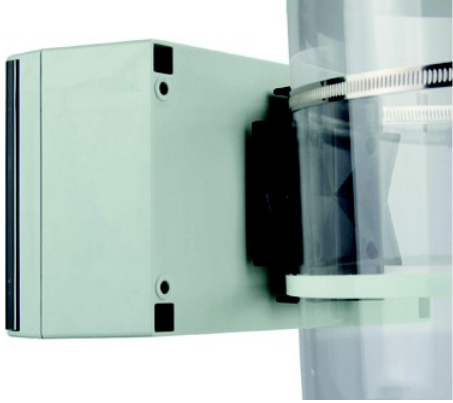

501.100.000
technoPLUS mast attachment

Accessories

Accessories

ROLEC's portfolio also includes matching front plates, mounting plate, supporting rails and terminal blocks as well as a range of cable glands, blanking plugs etc.