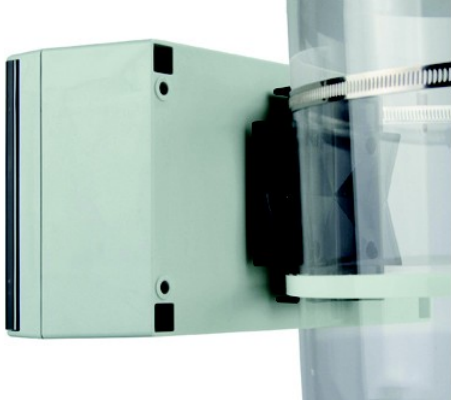

501.100.000
technoPLUS mast attachment

Accessories

Accessories

ROLEC's portfolio also includes matching front plates, mounting plate, supporting rails and terminal blocks as well as a range of cable glands, blanking plugs etc.