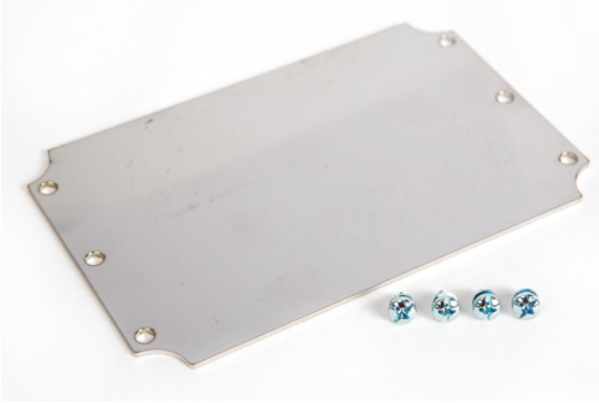

**507.112.100**  
**Mounting plate**

## Accessories

### Accessories

ROLEC's portfolio also includes matching front plates, mounting plate, supporting rails and terminal blocks as well as a range of cable glands, blanking plugs etc.