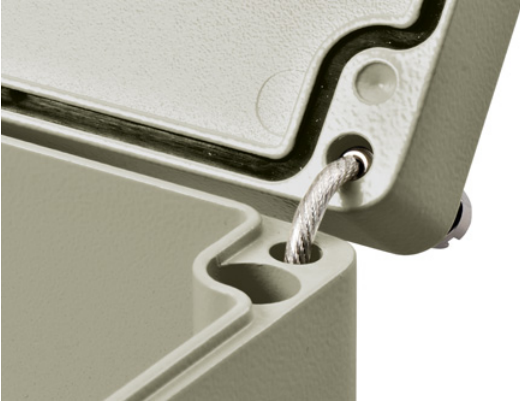

515.000.001B
Lid support

Accessories

Accessories

ROLEC's portfolio also includes matching front plates, mounting plate, supporting rails and terminal blocks as well as a range of cable glands, blanking plugs etc.