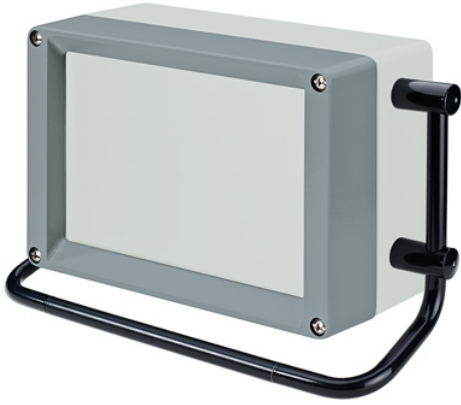

522.003.242
Handle system black

Accessories

Accessories

ROLEC's portfolio also includes matching front plates, mounting plate, supporting rails and terminal blocks as well as a range of cable glands, blanking plugs etc.