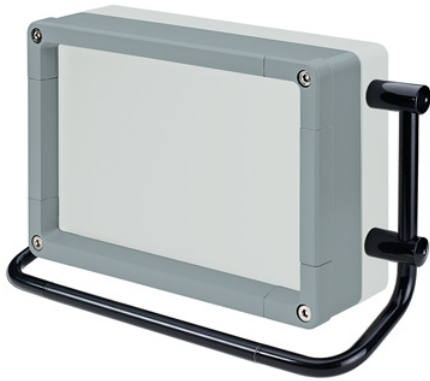

522.101.000D
Handle system black

Accessories

Accessories

ROLEC's portfolio also includes matching front plates, mounting plate, supporting rails and terminal blocks as well as a range of cable glands, blanking plugs etc.