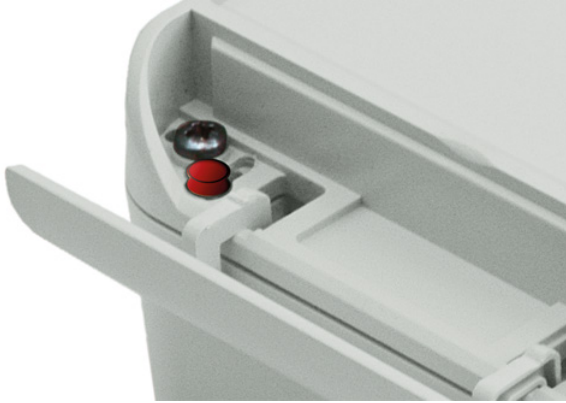

545.230.000
Sealing set

Accessories

Accessories

ROLEC's portfolio also includes matching front plates, mounting plate, supporting rails and terminal blocks as well as a range of cable glands, blanking plugs etc.