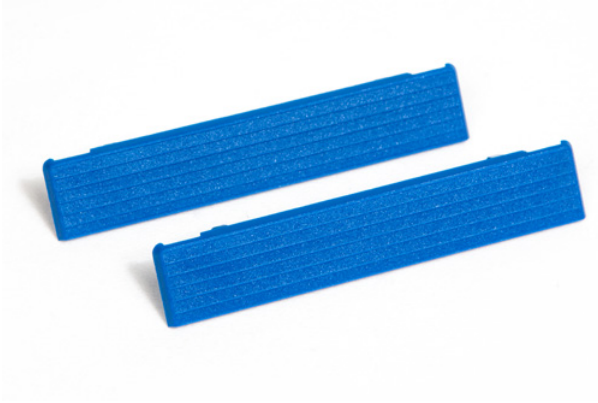

548.004.160
Design covers blue

Accessories

Accessories

ROLEC's portfolio also includes matching front plates, mounting plate, supporting rails and terminal blocks as well as a range of cable glands, blanking plugs etc.