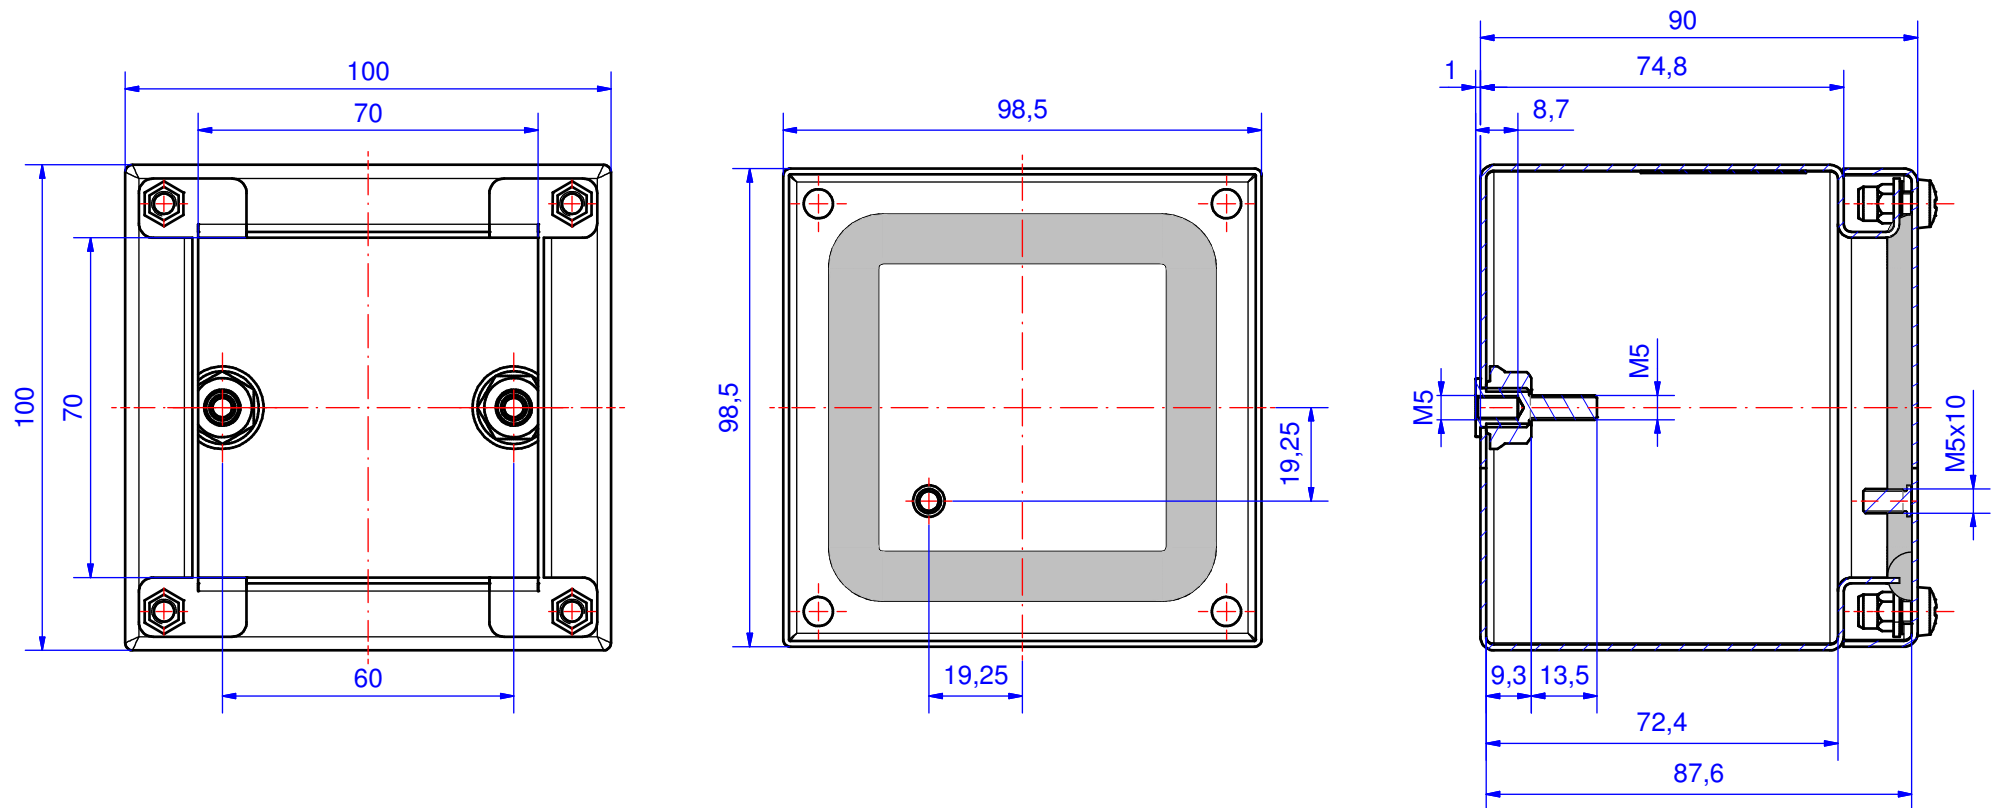

245.100.000
inoBOX IB 100

technical data

Material	Stainless steel
Protection class	IP 66/EN 60529
Colour	Stainless steel edelstahl
Certifications	CSA (optional), GOST, UL (optional)
Length	100 mm
Width	100 mm
Height	90 mm
Weight (g)	900 g
Country of manufacture	Germany
Customs tariff number	73269098

Enclosure sizes
14 versions

Dimensions L x W x H:

100 x 100 x 90 mm to 400 x 300 x 120 mm

Further information

1.4301/A2, international designation: AISI 304

Enclosure

Stainless sheet steel, edged and welded, alloy 1.4301 (AISI 304) V2A, sheet thickness 1.2 mm

Fastening

Optional external fastening available

Internal mountings

Fastening points for mounting cross rails and mounting plates in the bottom

Earthing bolt M5 in the lid

Ingress protection

IP 66 / EN 60529

Surface
Polished

ROLEC Service
Utilise our full service offer for installation-ready enclosures

Enclosure series inoBOX

Type: IB 100

Material-No.: 245.100.000

Enclosure material	V2A, 1.4301 (AISI 304)		Weight	0,9 kg
Lid screws	4x V2A, captive		Sheet thickness	1,2 mm
Gasket	Polyurethane, dosed gasket		Surface	Grinded, Scotch-Brite
Ingress protection	IP66 EN 60529		Tolerance	DIN ISO 2768-m DIN 6935