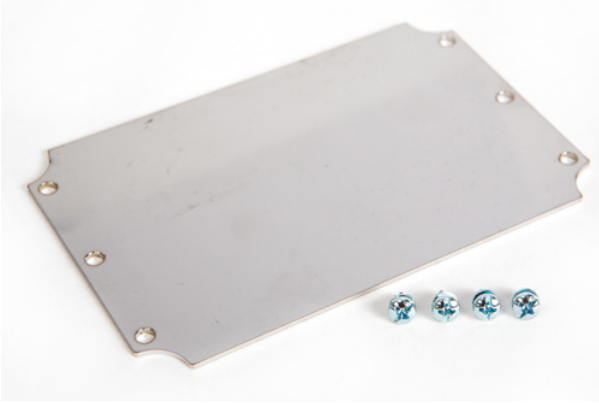

557.074.000
Mounting plate

Accessories

Accessories

ROLEC's portfolio also includes matching front plates, mounting plate, supporting rails and terminal blocks as well as a range of cable glands, blanking plugs etc.