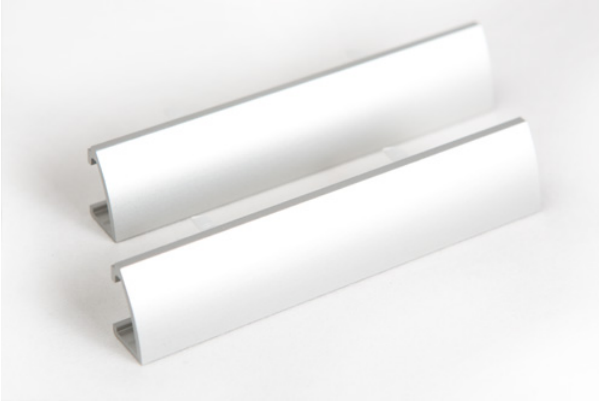

598.001.110
Design cover alu

Accessories

Accessories

ROLEC's portfolio also includes matching front plates, mounting plate, supporting rails and terminal blocks as well as a range of cable glands, blanking plugs etc.