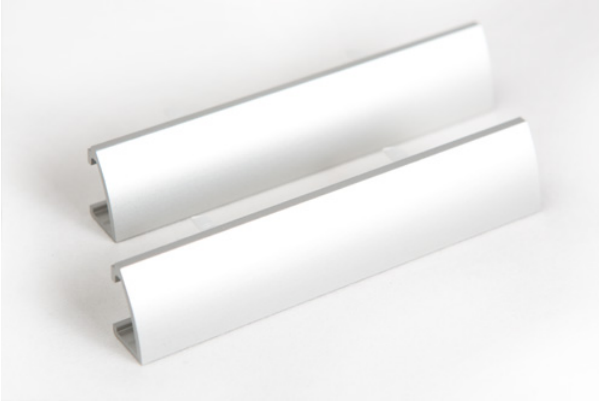

**598.001.150**  
**Design cover alu**

## Accessories

### Accessories

ROLEC's portfolio also includes matching front plates, mounting plate, supporting rails and terminal blocks as well as a range of cable glands, blanking plugs etc.