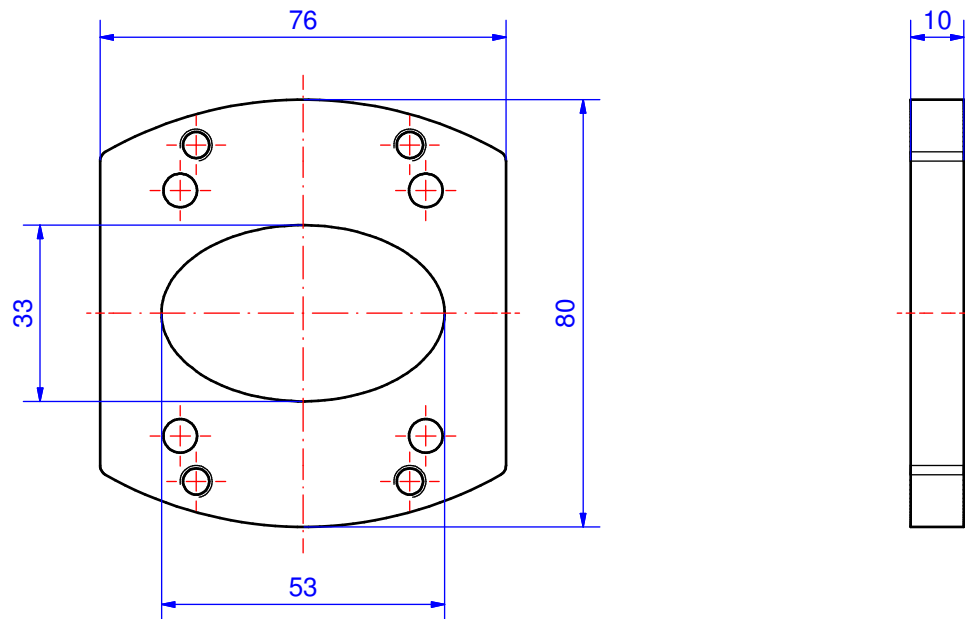

# Suspension-System profiPLUS 50

Type: Adapter Siemens

Material-No.: 142.024.000

Suspension system material	Al Si 0,5		Bending range	0°
Gasket	---		Weight	110 g
Mounting screws	---		Surface	Powder coating RAL 7035, light grey
Ingress protection	IP54 EN 60529		Tolerance	DIN ISO 2768-m