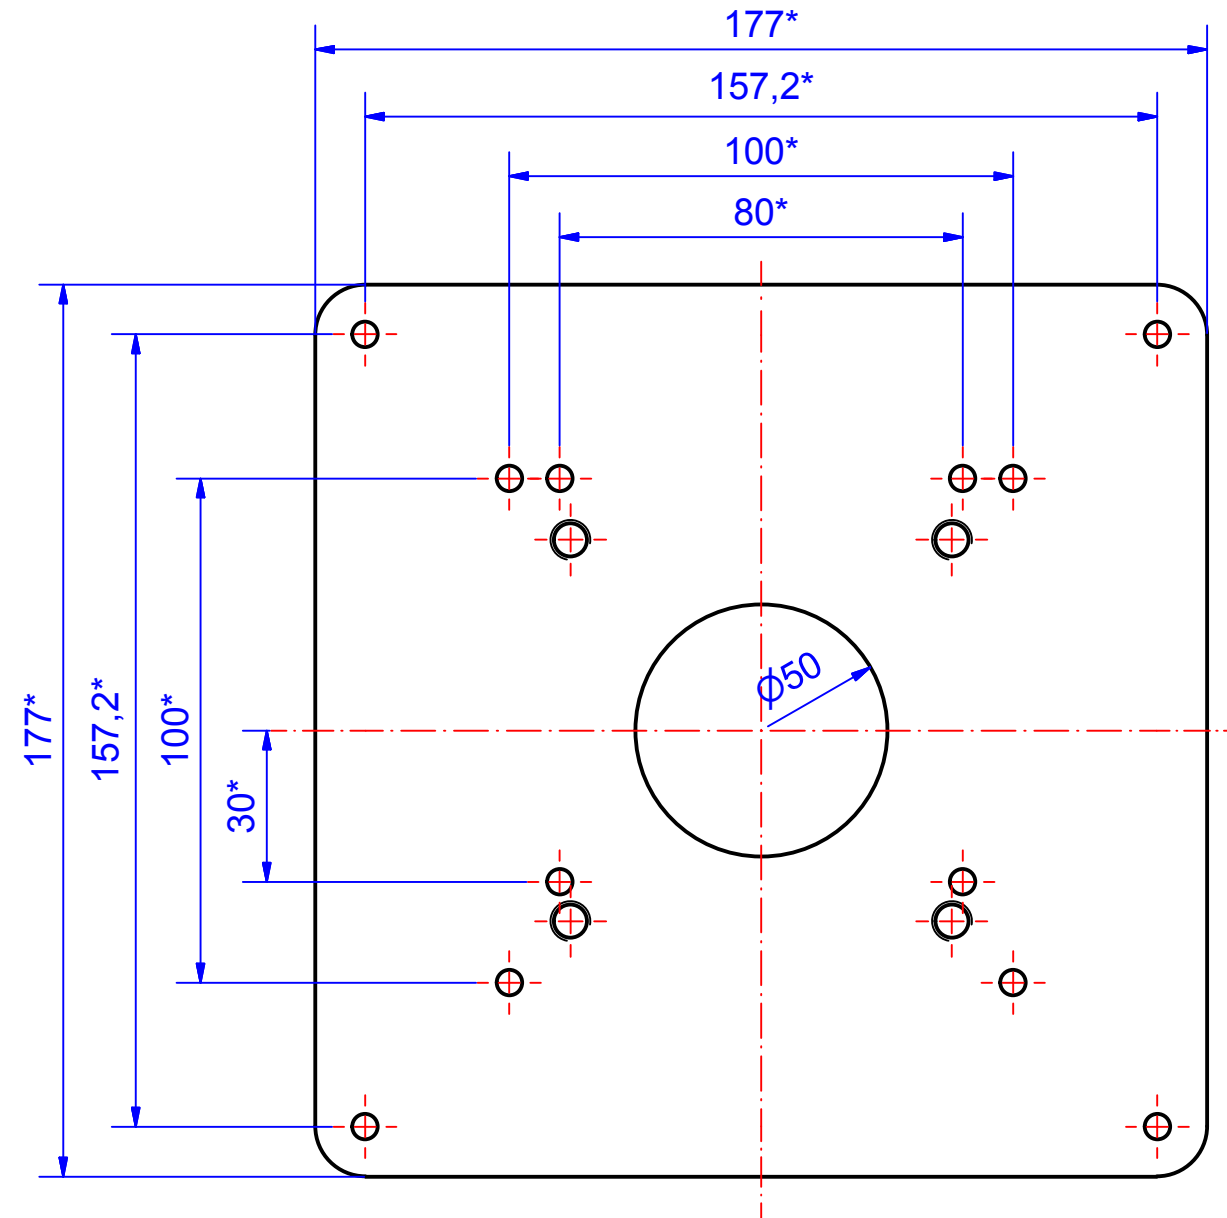

# Suspension-System profiPLUS 50

Type: Universal adapter socket joint smart

Material-No.: 142.026.XXX

\* Variable

Suspension system material	AlMg3		Bending range	0°
Gasket	Silicone dosed, geometry variable		Weight	Variable
Mounting screws	Variable		Surface	Powder coating RAL 7035, light grey
Ingress protection	IP54 EN 60529		Tolerance	DIN ISO 2768-m