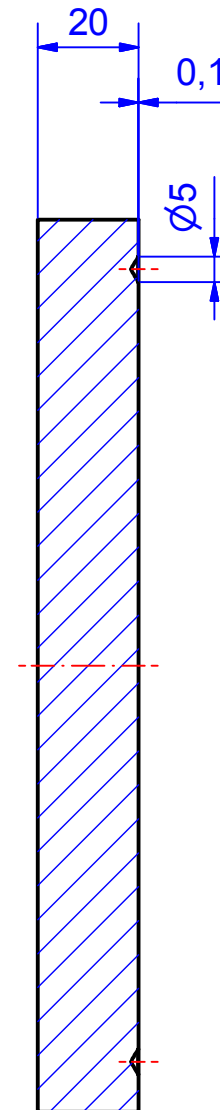

# Suspension-System profiPLUS 50

Type: Universal adapter socket joint smart

Material-No.: 142.026.XXX

\* Variable

Suspension system material	AlMg3		Bending range	0°
Gasket	Silicone dosed, geometry variable		Weight	Variable
Mounting screws	Variable		Surface	Powder coating RAL 7035, light grey
Ingress protection	IP54 EN 60529		Tolerance	DIN ISO 2768-m