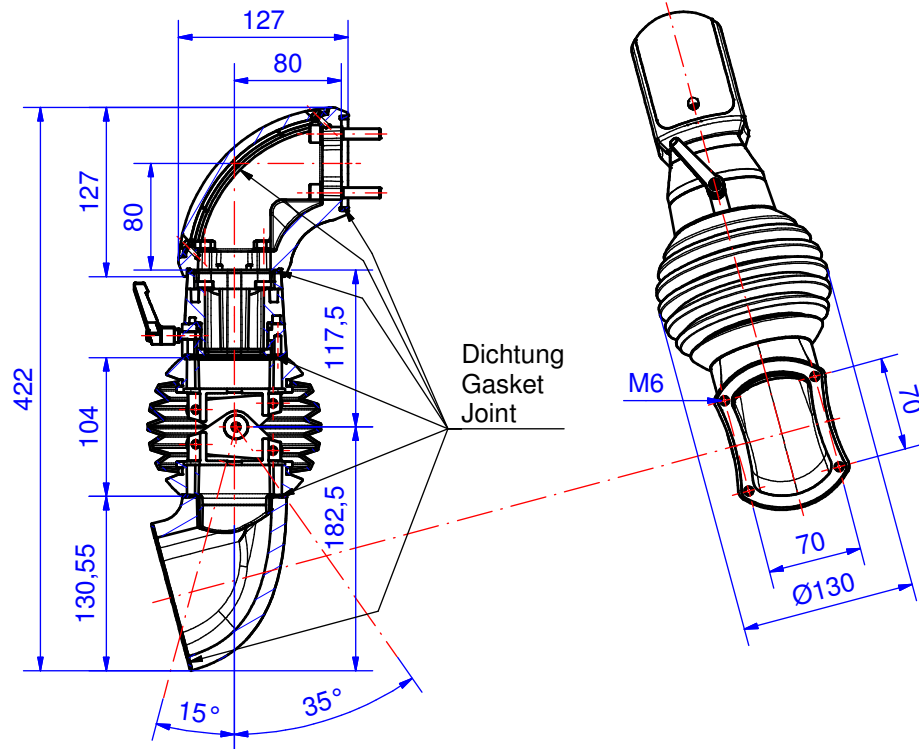

# Suspension-System profiPLUS 50

Type: Elbow console coupling N, hanging

Material-No.: 142.039.000

Suspension system material	GD-AI Si 12 (DIN 1706)		Bending range	310°
Gasket	6x Chloroprene (CR), black		Weight	3.240 g
Mounting screws	4x M8, 4x M6, galvanized steel		Surface	Powder coating RAL 7035, light grey
Ingress protection	IP54 EN 60529		Tolerance	GTA 13/5 DIN 1688-4 (outside dimensions ±0,8mm)