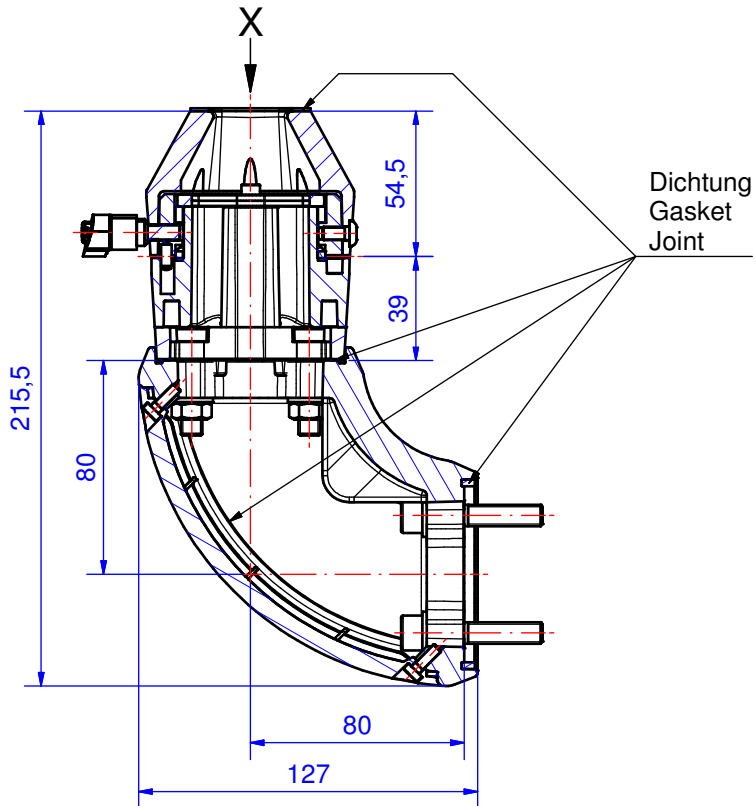

Suspension-System profiPLUS 50

Type: Elbow-panel-coupling, standing

Material-No.: 142.040.000

Suspension system material	GD-Al Si 12 (DIN 1706)		Bending range	310°
Gasket	4x Chloroprene (CR), black		Weight	1.630 g
Mounting screws	4x M8, 4x M6, galvanized steel		Surface	Powder coating RAL 7035, light grey
Ingress protection	IP54 EN 60529		Tolerance	GTA 13/5 DIN 1688-4 (outside dimensions ±0,8mm)