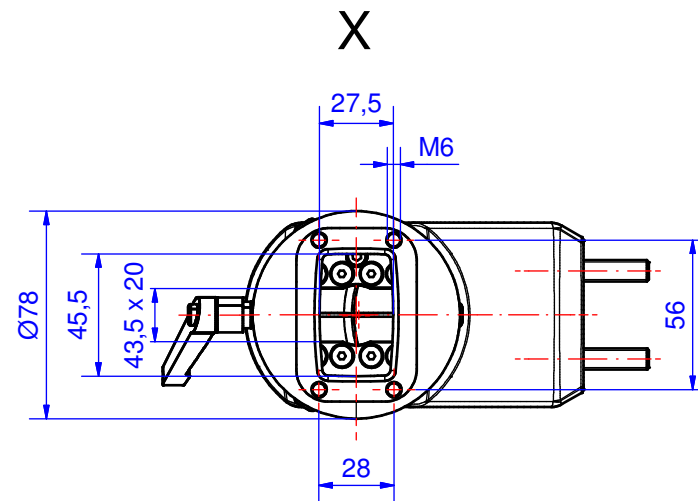

Suspension-System profiPLUS 50

Type: Elbow-panel-coupling, standing

Material-No.: 142.040.000

Suspension system material	GD-Al Si 12 (DIN 1706)		Bending range	310°
Gasket	4x Chloroprene (CR), black		Weight	1.630 g
Mounting screws	4x M8, 4x M6, galvanized steel		Surface	Powder coating RAL 7035, light grey
Ingress protection	IP54 EN 60529		Tolerance	GTA 13/5 DIN 1688-4 (outside dimensions ±0,8mm)