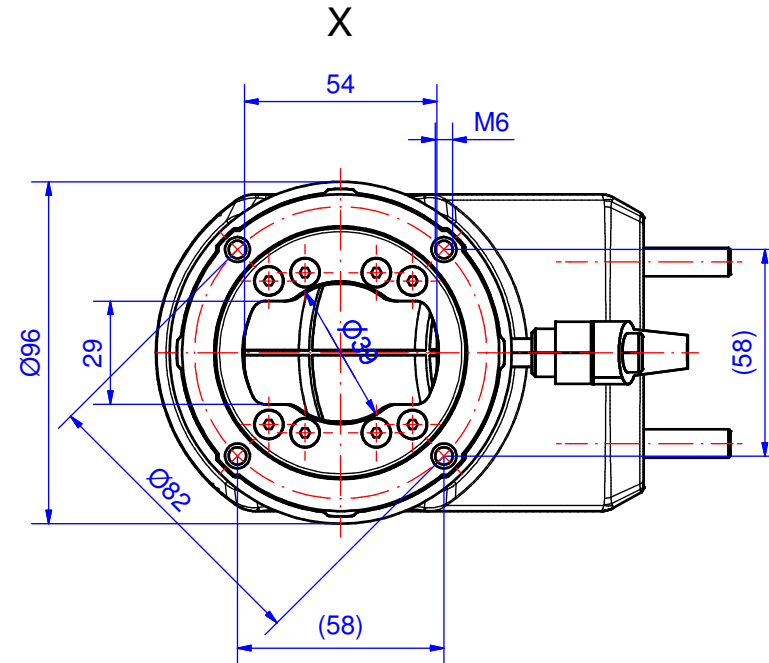

Suspension-System profiPLUS 70

Type: Elbow coupling, standing

Material-No.: 143.034.000

Suspension system material	GD-AI Si 12 (DIN 1706)		Bending range	310°
Gasket	4x Chloroprene (CR), black		Weight	1.740 g
Mounting screws	4x M8, 4x M6, galvanized steel		Surface	Powder coating RAL 7035, light grey
Ingress protection	IP54 EN 60529		Tolerance	GTA 13/5 DIN 1688-4 (outside dimensions ±0,8mm)