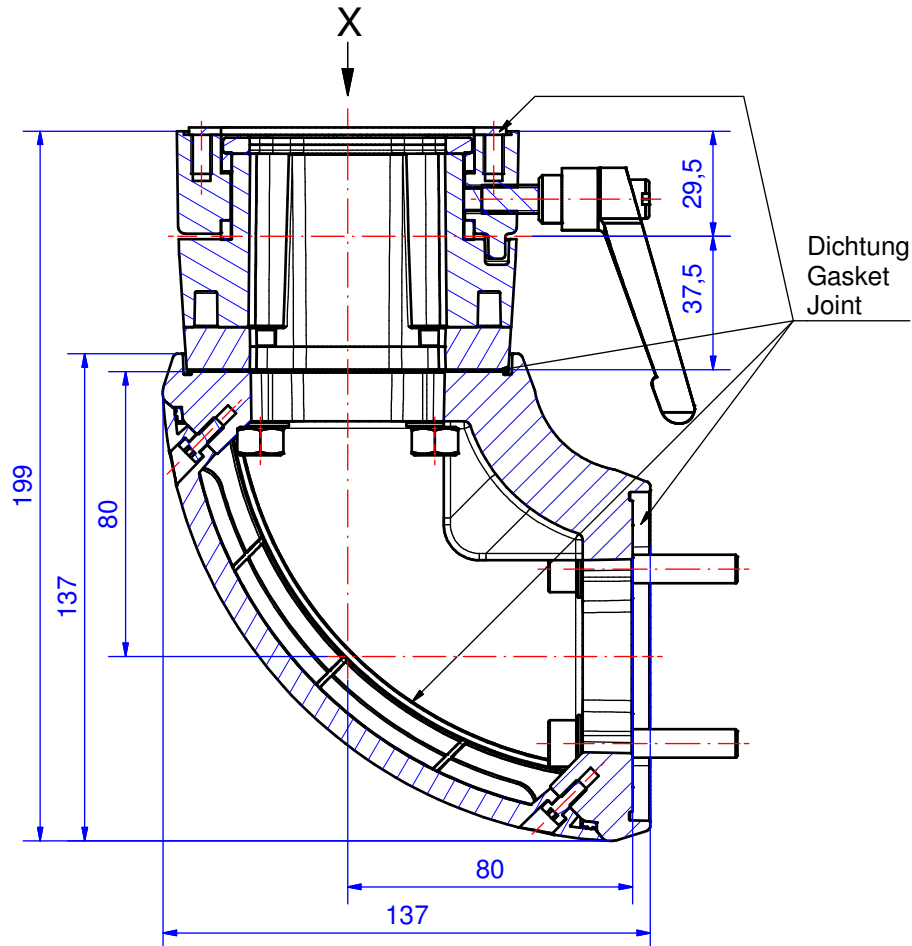

Suspension-System profiPLUS 70

Type: Elbow coupling, standing

Material-No.: 143.034.000

Suspension system material	GD-AI Si 12 (DIN 1706)		Bending range	310°
Gasket	4x Chloroprene (CR), black		Weight	1.740 g
Mounting screws	4x M8, 4x M6, galvanized steel		Surface	Powder coating RAL 7035, light grey
Ingress protection	IP54 EN 60529		Tolerance	GTA 13/5 DIN 1688-4 (outside dimensions ±0,8mm)