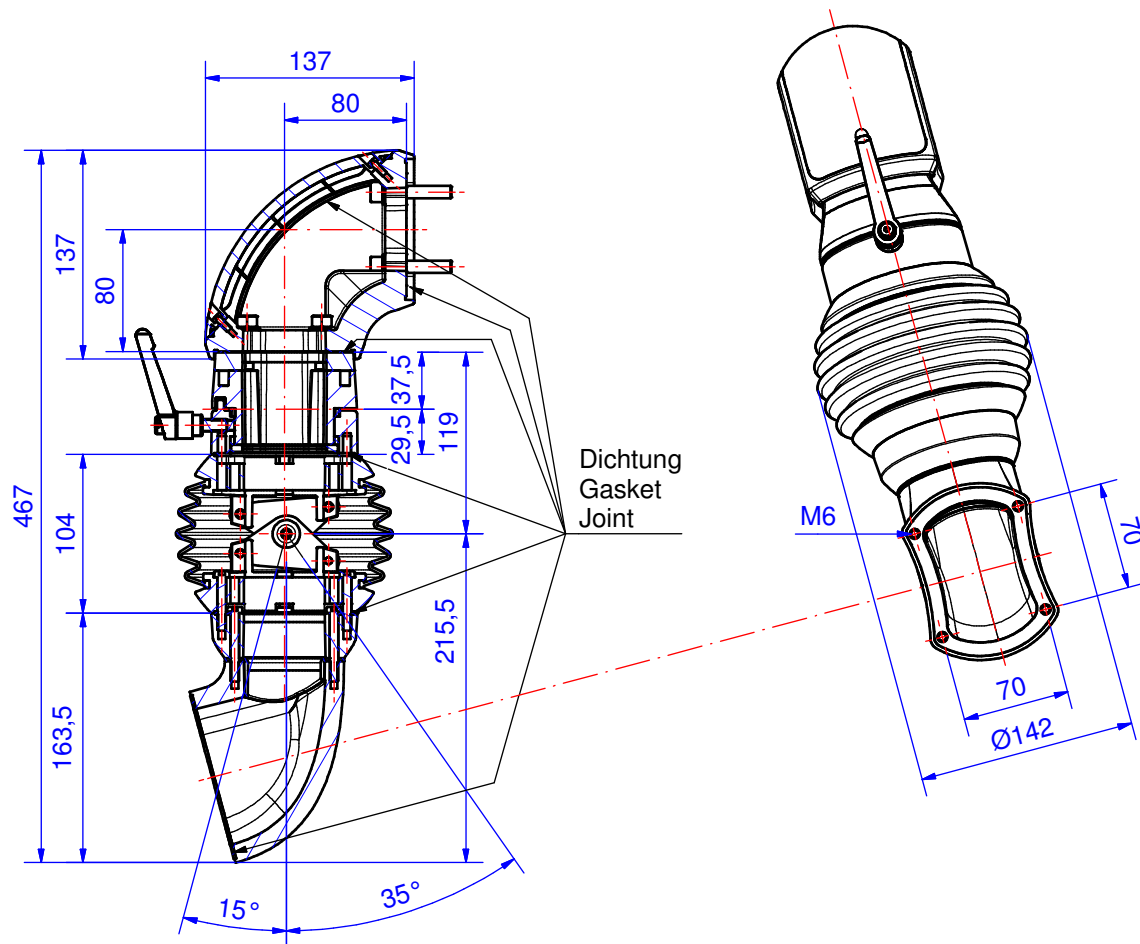

Suspension-System profiPLUS 70

Type: Elbow console coupling N, hanging

Material-No.: 143.039.000

Suspension system material	GD-Al Si 12 (DIN 1706)		Bending range	310°
Gasket	6x Chloroprene (CR), black		Weight	4.260 g
Mounting screws	4x M8, 4x M6, galvanized steel		Surface	Powder coating RAL 7035, light grey
Ingress protection	IP54 EN 60529		Tolerance	GTA 13/5 DIN 1688-4 (outside dimensions ±0,8mm)