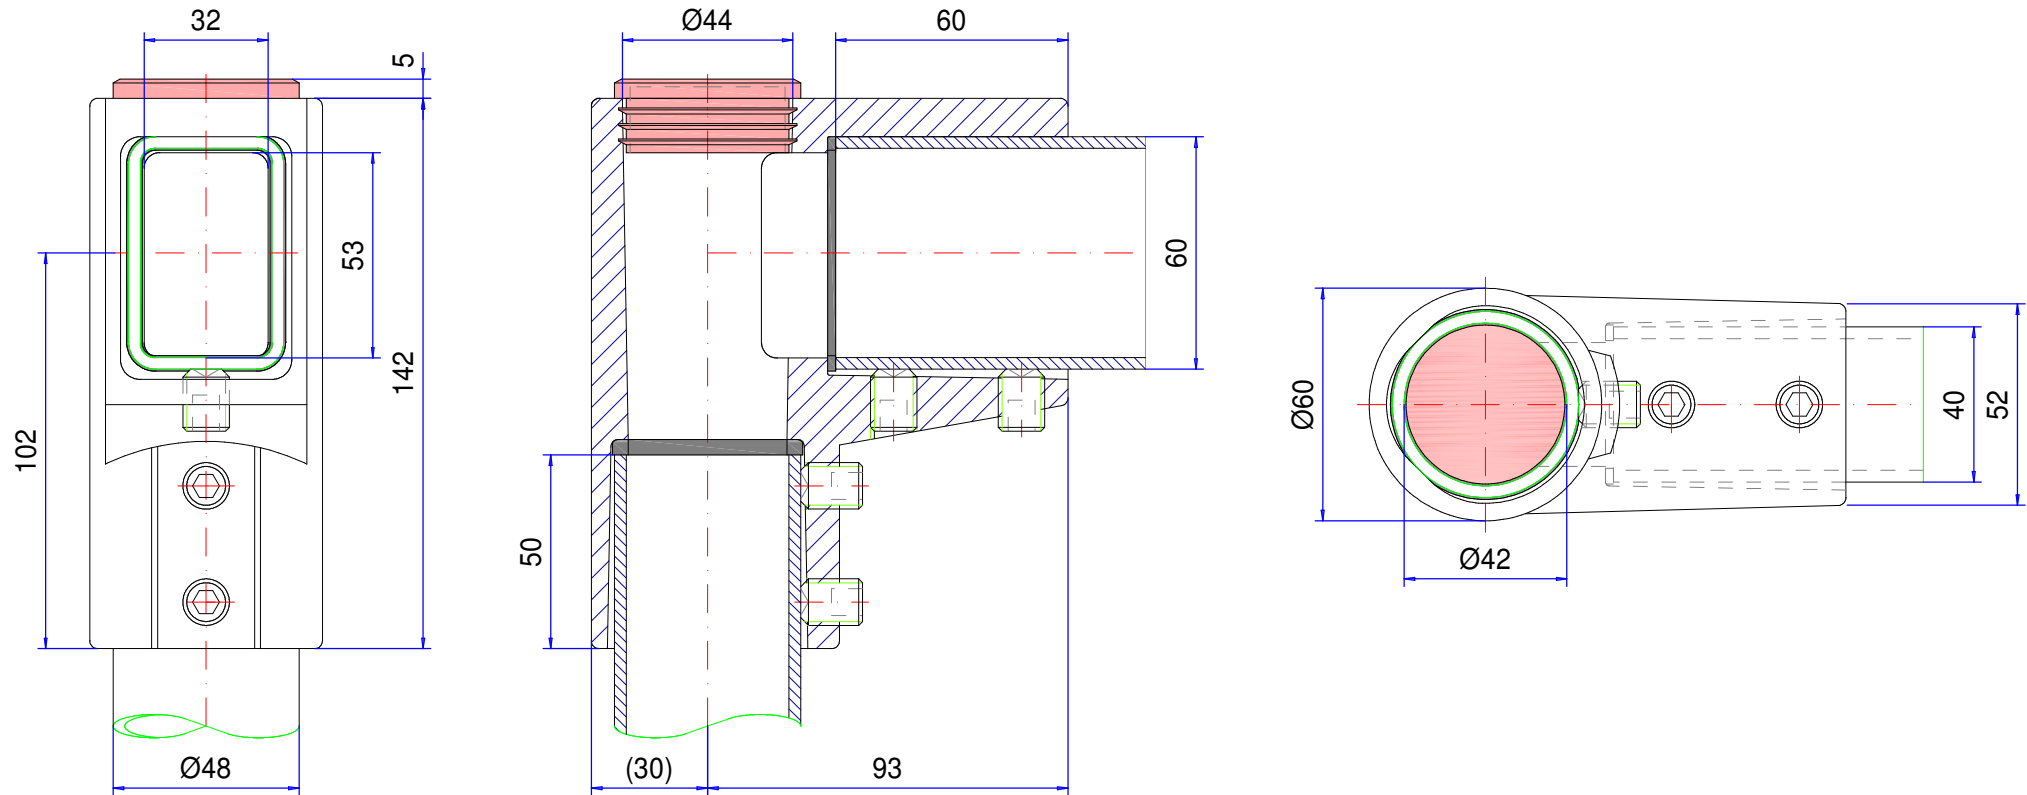

Suspension-system taraPLUS

Type: Elbow 48

Material-No.: 149.020.000

| | | | | |
|--------------------------|--------------------------|--|----------------|--|
| Material system elements | GK-Al Si 12 (DIN 1725) |  | Pivoting range | --- |
| Gasket | Chloroprene (CR), black | | Weight | 0,800 kg |
| Assembly screws | 4x M12, galvanized steel | | Coating | Powder coating RAL 7040, window grey |
| Ingress protection | IP54 EN 60529 | | Tolerance | GTA 14/5 DIN 1688-3 (outside dimensions $\pm 0,8\text{mm}$) |